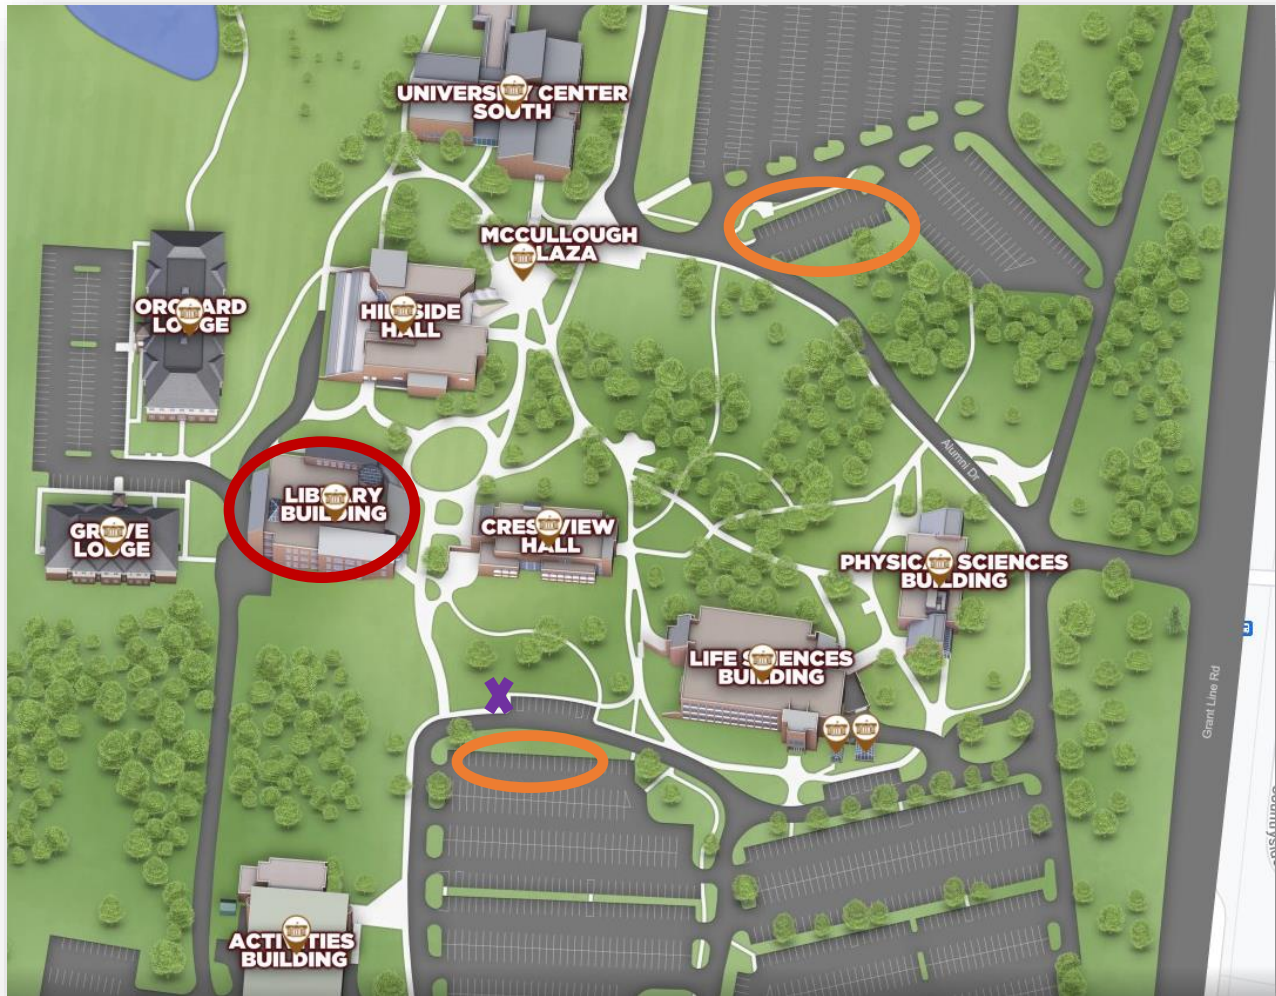

# Accessing the Library at IU Southeast

## Key

-  Visitor Parking Spots (No Pass Required)
-  Curbside Book Drop
-  Library Building