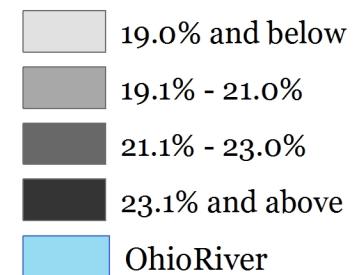

IU Southeast Service Area Population 25 and Over who have Completed Some College (no degree)

**Percent who have Completed
Some College (no degree)**

**APPLIED RESEARCH AND
EDUCATION CENTER**

INDIANA UNIVERSITY SOUTHEAST