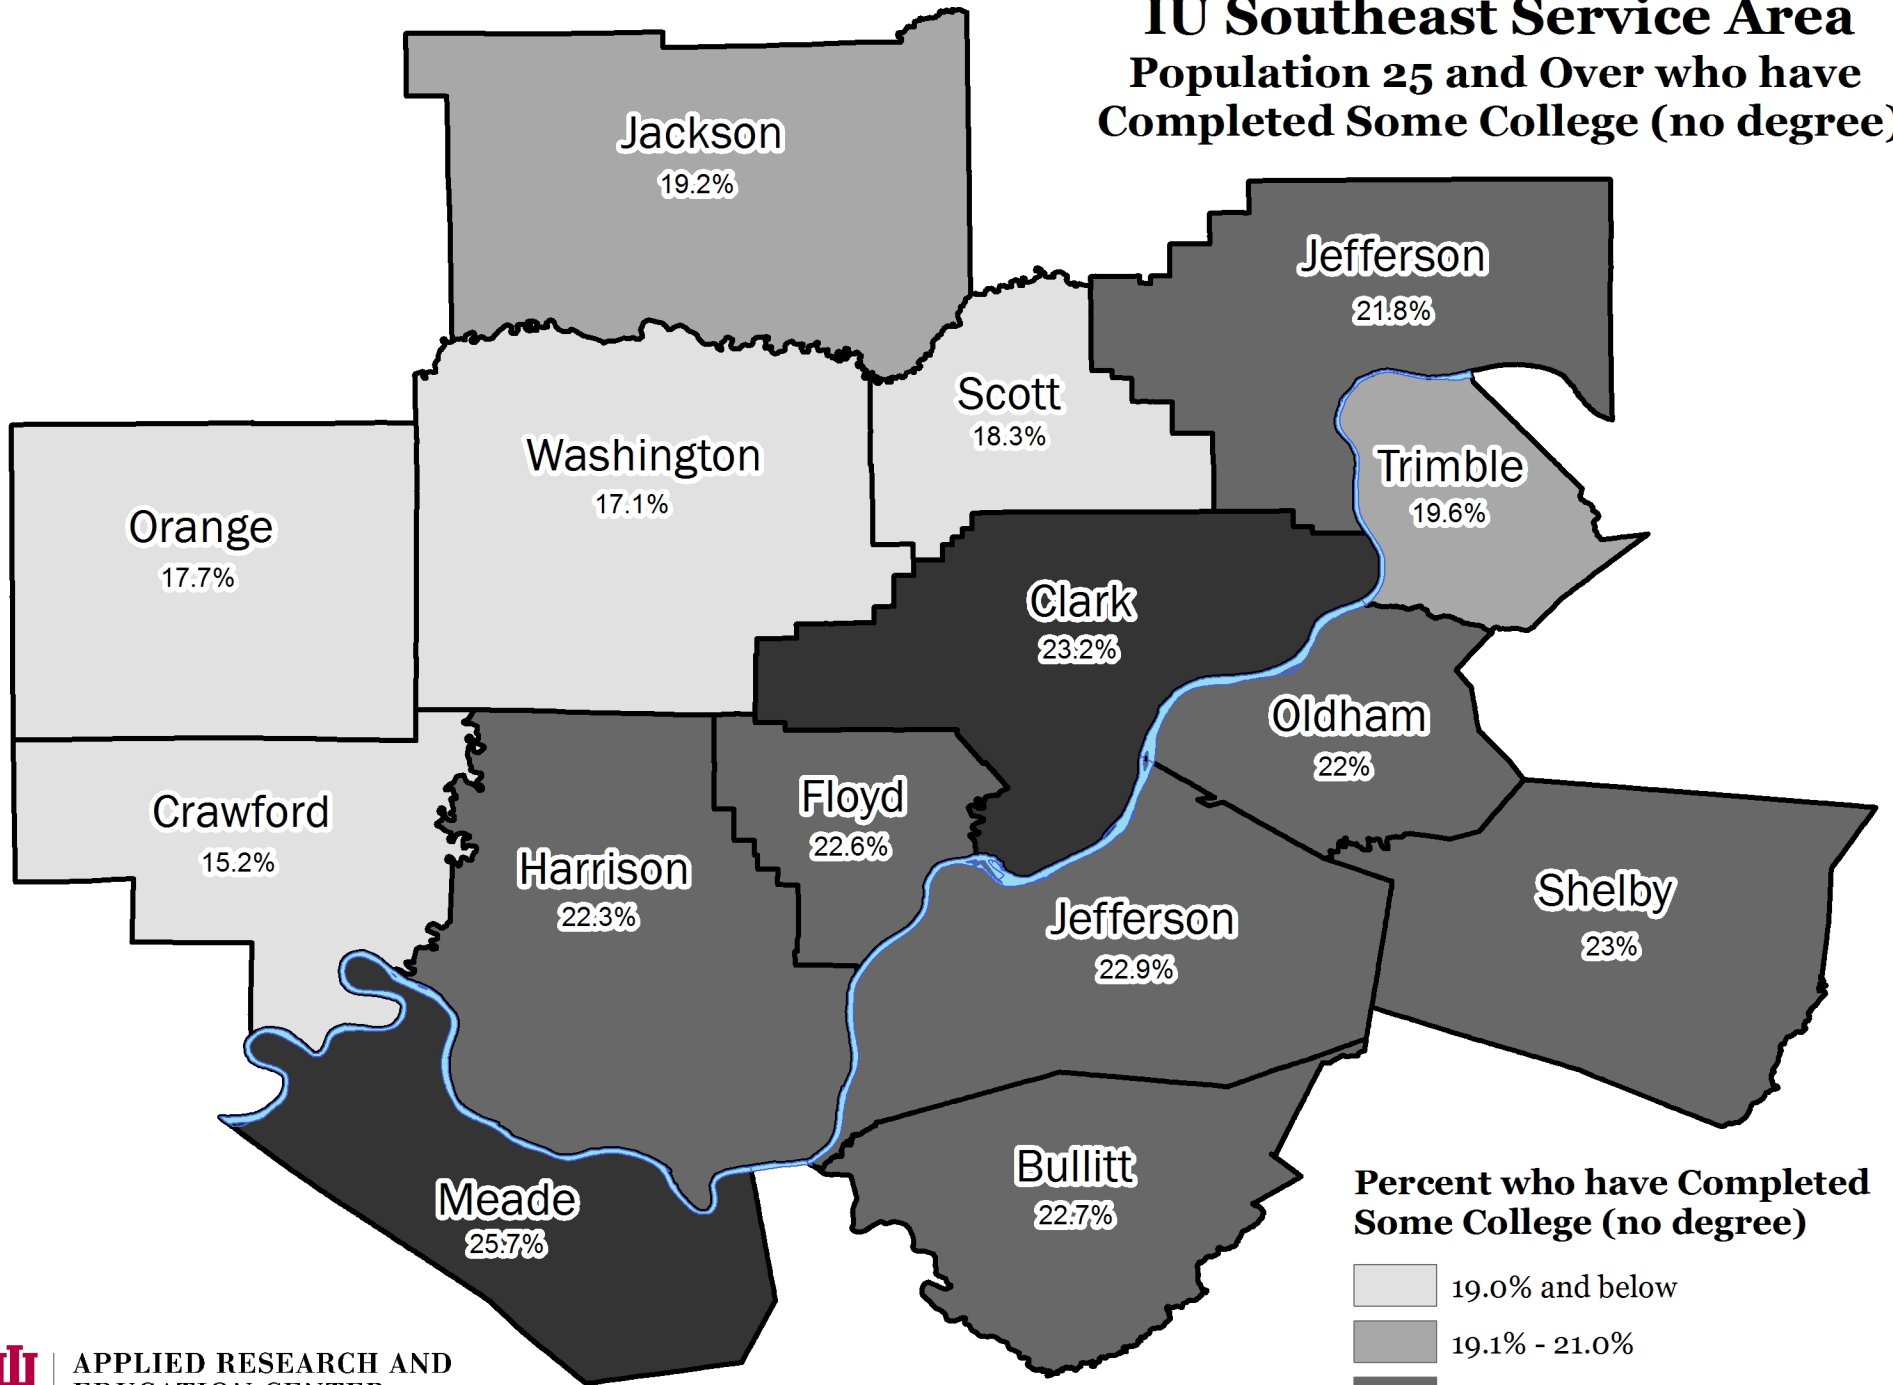

IU Southeast Service Area Population 25 and Over who have Completed Some College (no degree)

**Percent who have Completed
Some College (no degree)**

**APPLIED RESEARCH AND
EDUCATION CENTER**

INDIANA UNIVERSITY SOUTHEAST

Sources: U.S. Census Bureau, American FactFinder
2008-2012 American Community Survey 5-Year Estimates
and TIGER/Lines Shapefiles.
November 3, 2014