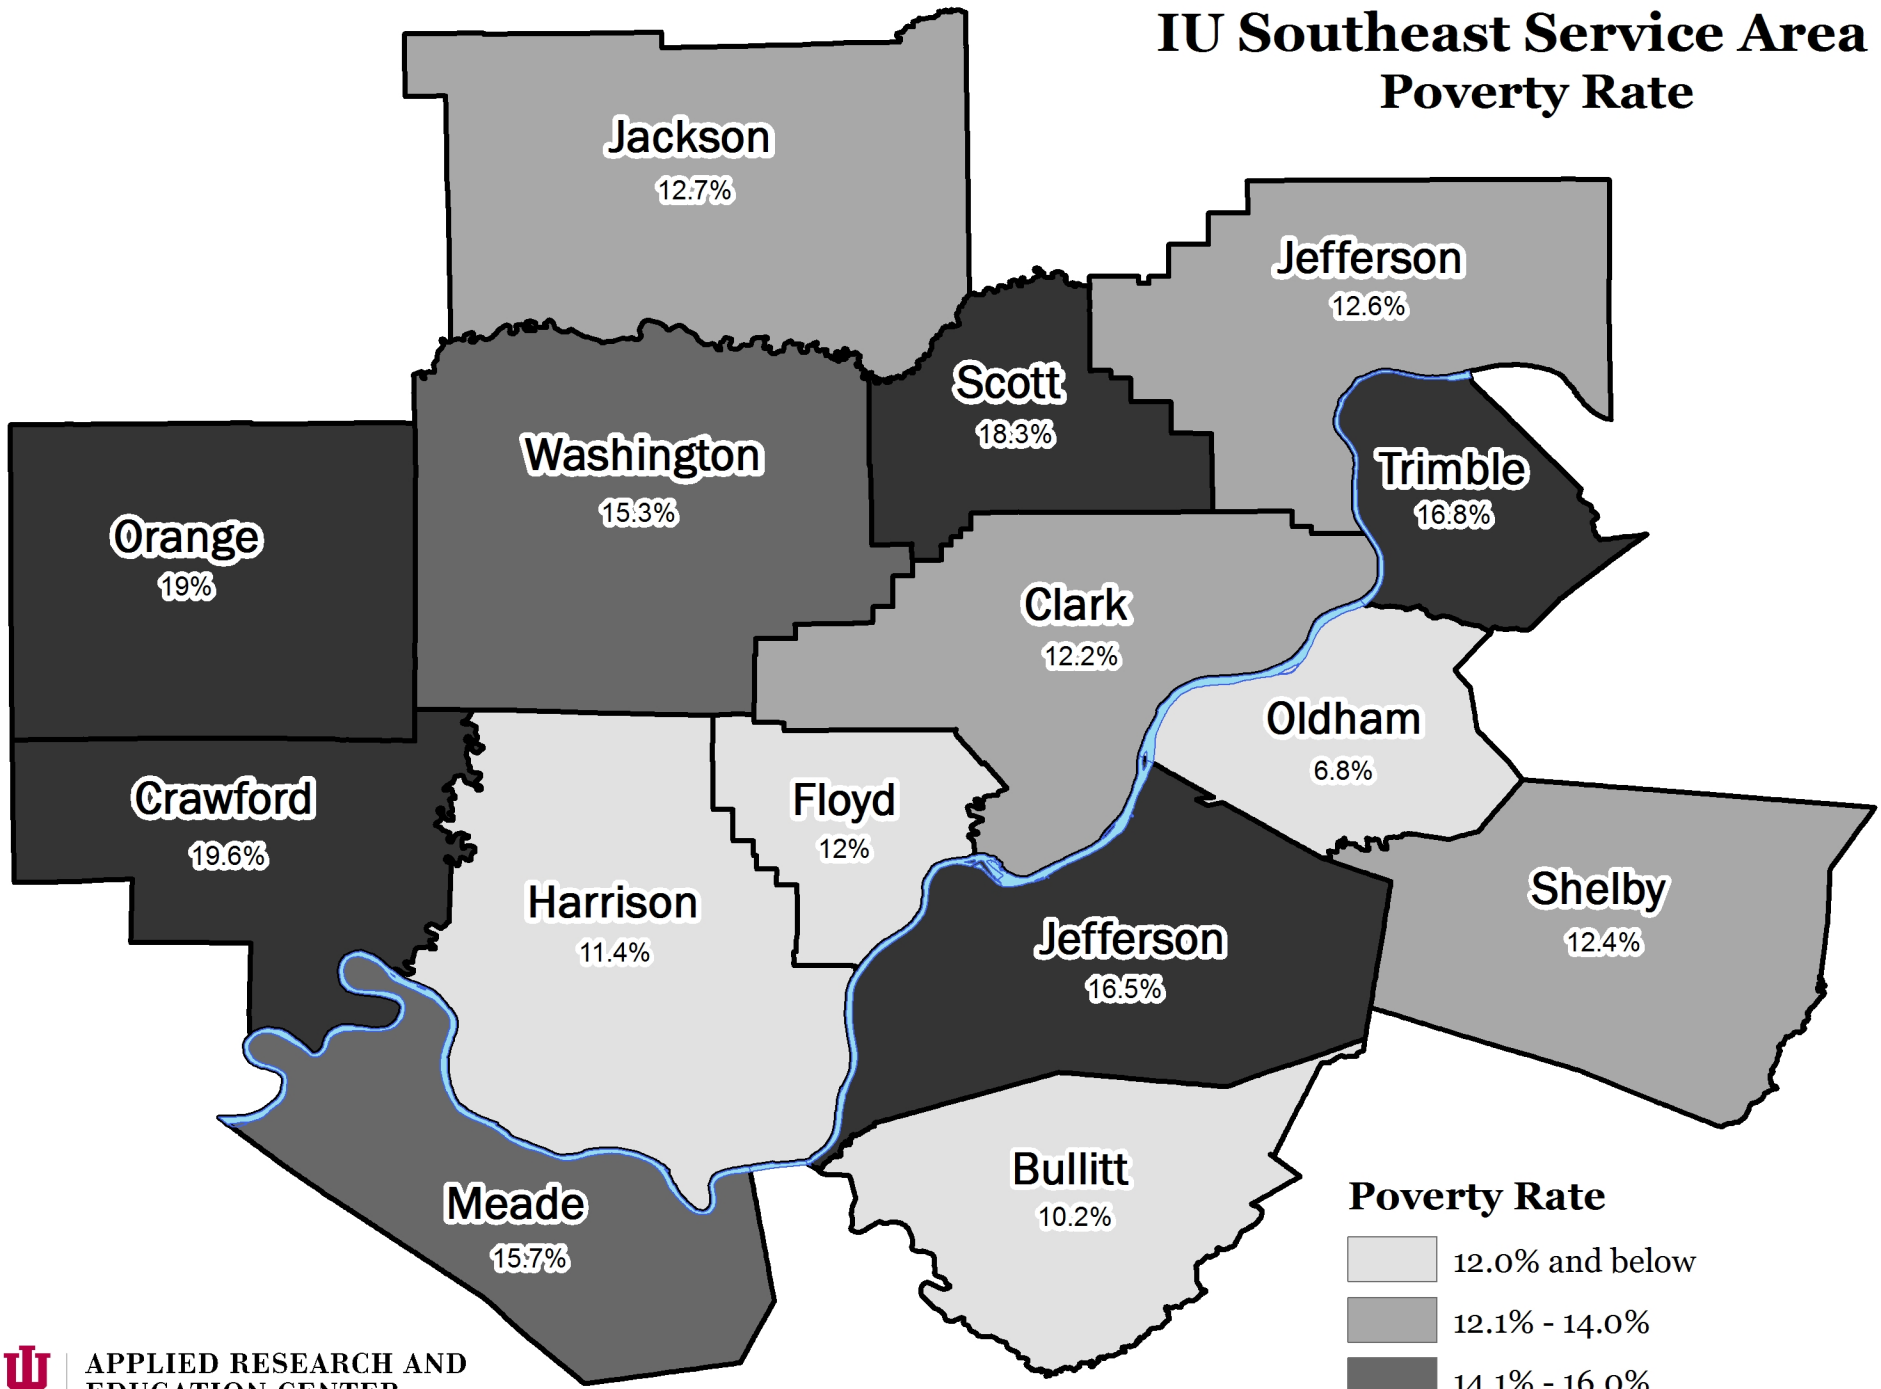

# IU Southeast Service Area Poverty Rate

## Poverty Rate

**APPLIED RESEARCH AND  
EDUCATION CENTER**

INDIANA UNIVERSITY SOUTHEAST

Sources: U.S. Census Bureau, American FactFinder  
2008-2012 American Community Survey 5-Year Estimates  
and TIGER/Lines Shapefiles.  
November 3, 2014