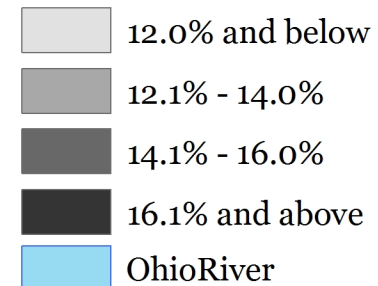

# IU Southeast Service Area Poverty Rate

## Poverty Rate

**APPLIED RESEARCH AND  
EDUCATION CENTER**

INDIANA UNIVERSITY SOUTHEAST

Sources: U.S. Census Bureau, American FactFinder  
2008-2012 American Community Survey 5-Year Estimates  
and TIGER/Lines Shapefiles.  
November 3, 2014