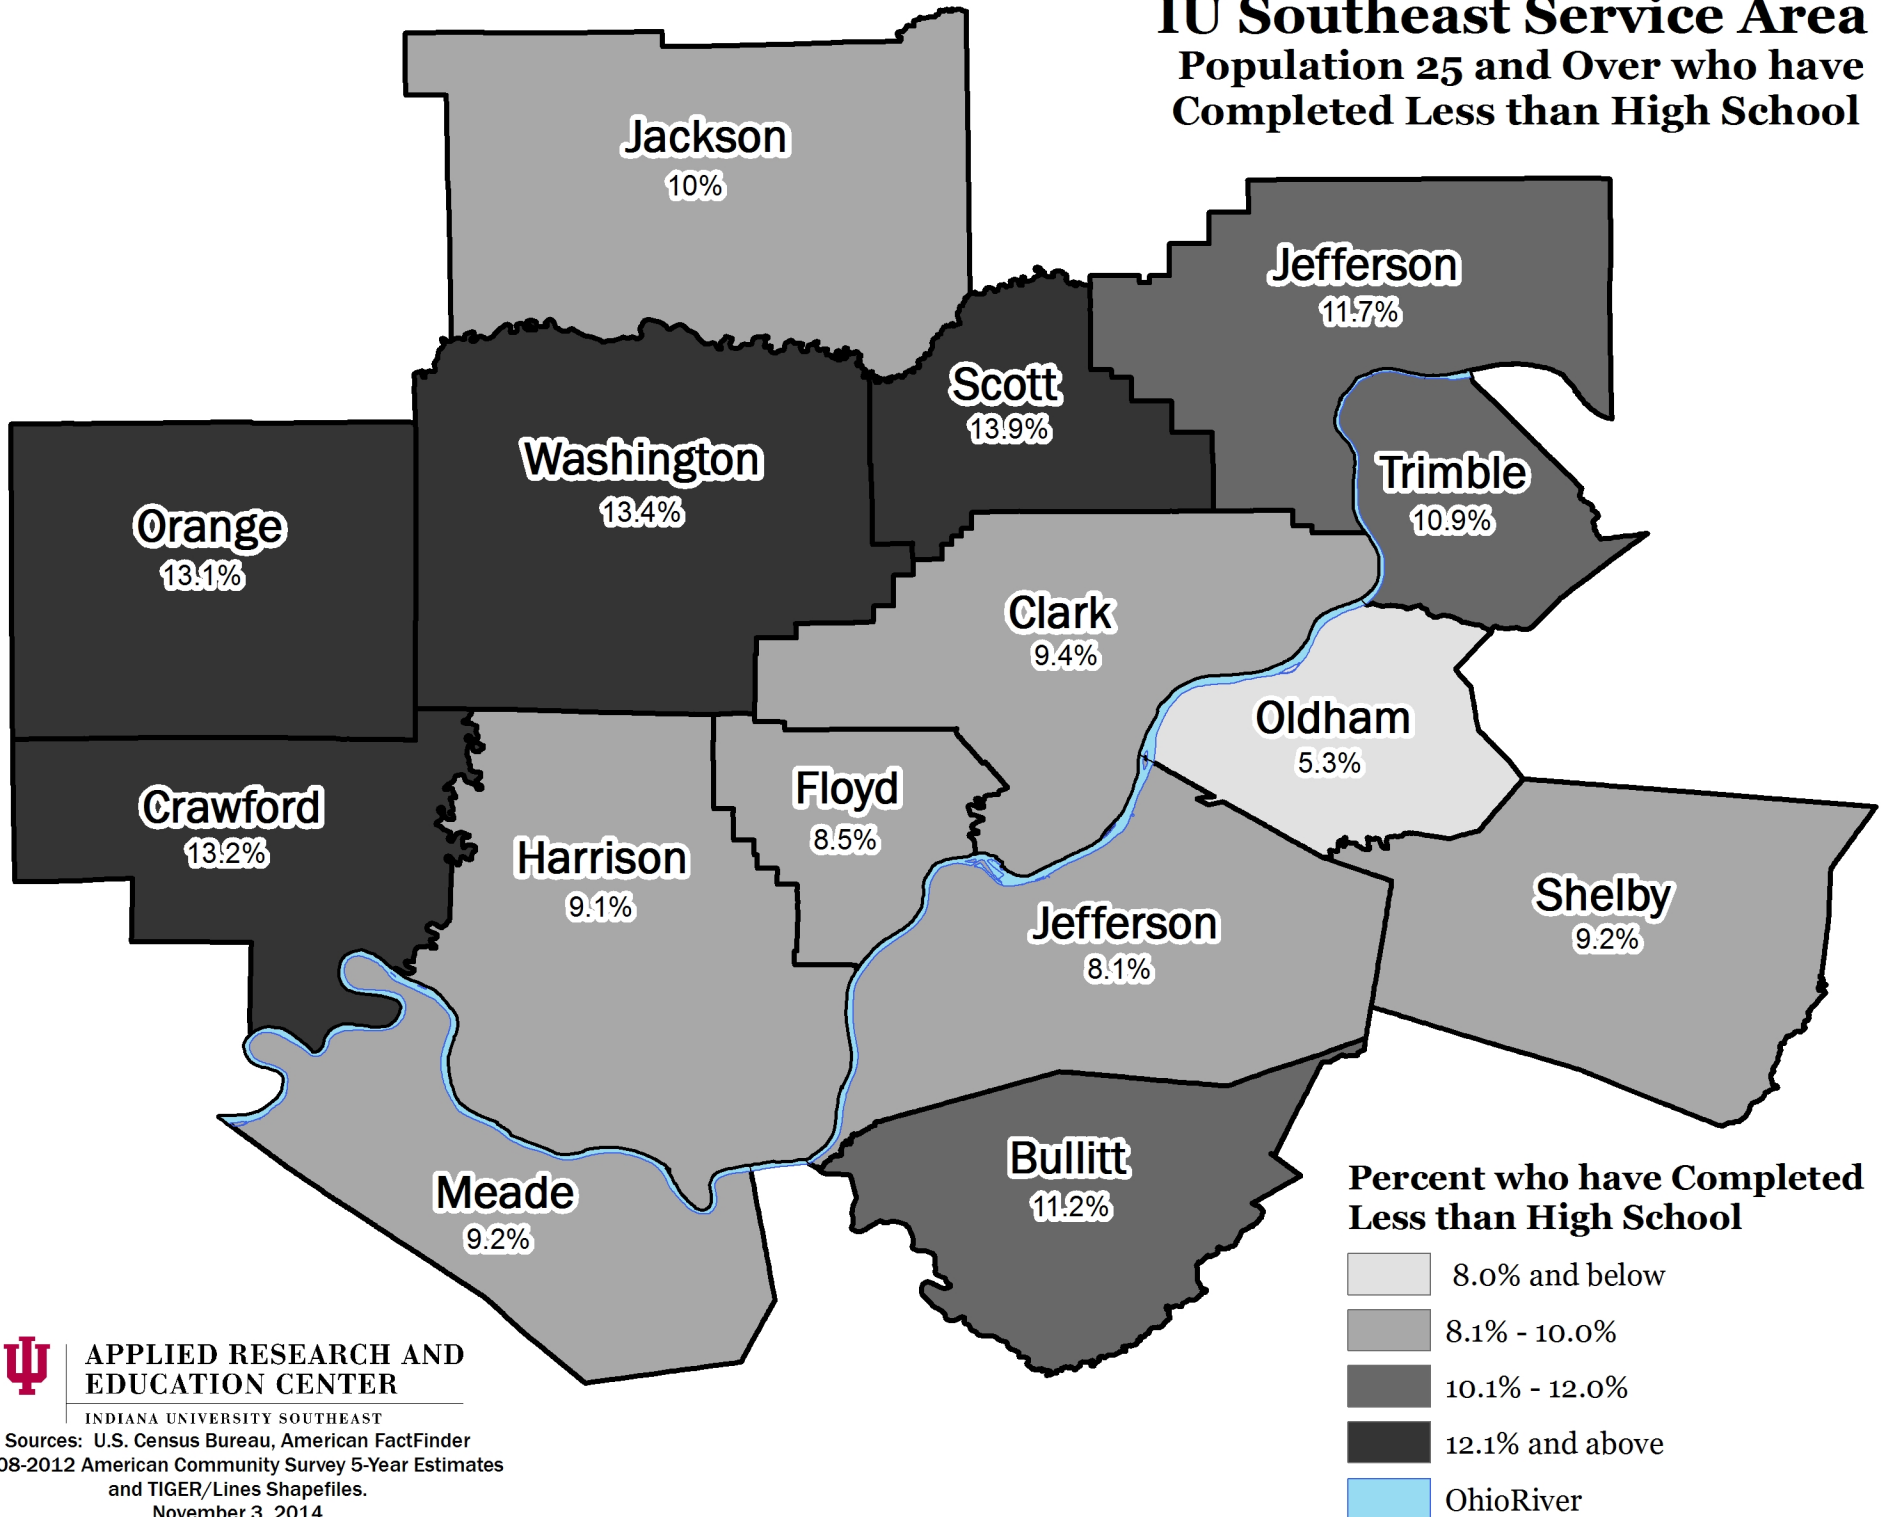

IU Southeast Service Area Population 25 and Over who have Completed Less than High School

**APPLIED RESEARCH AND
EDUCATION CENTER**

INDIANA UNIVERSITY SOUTHEAST

Sources: U.S. Census Bureau, American FactFinder
2008-2012 American Community Survey 5-Year Estimates
and TIGER/Lines Shapefiles.
November 3, 2014