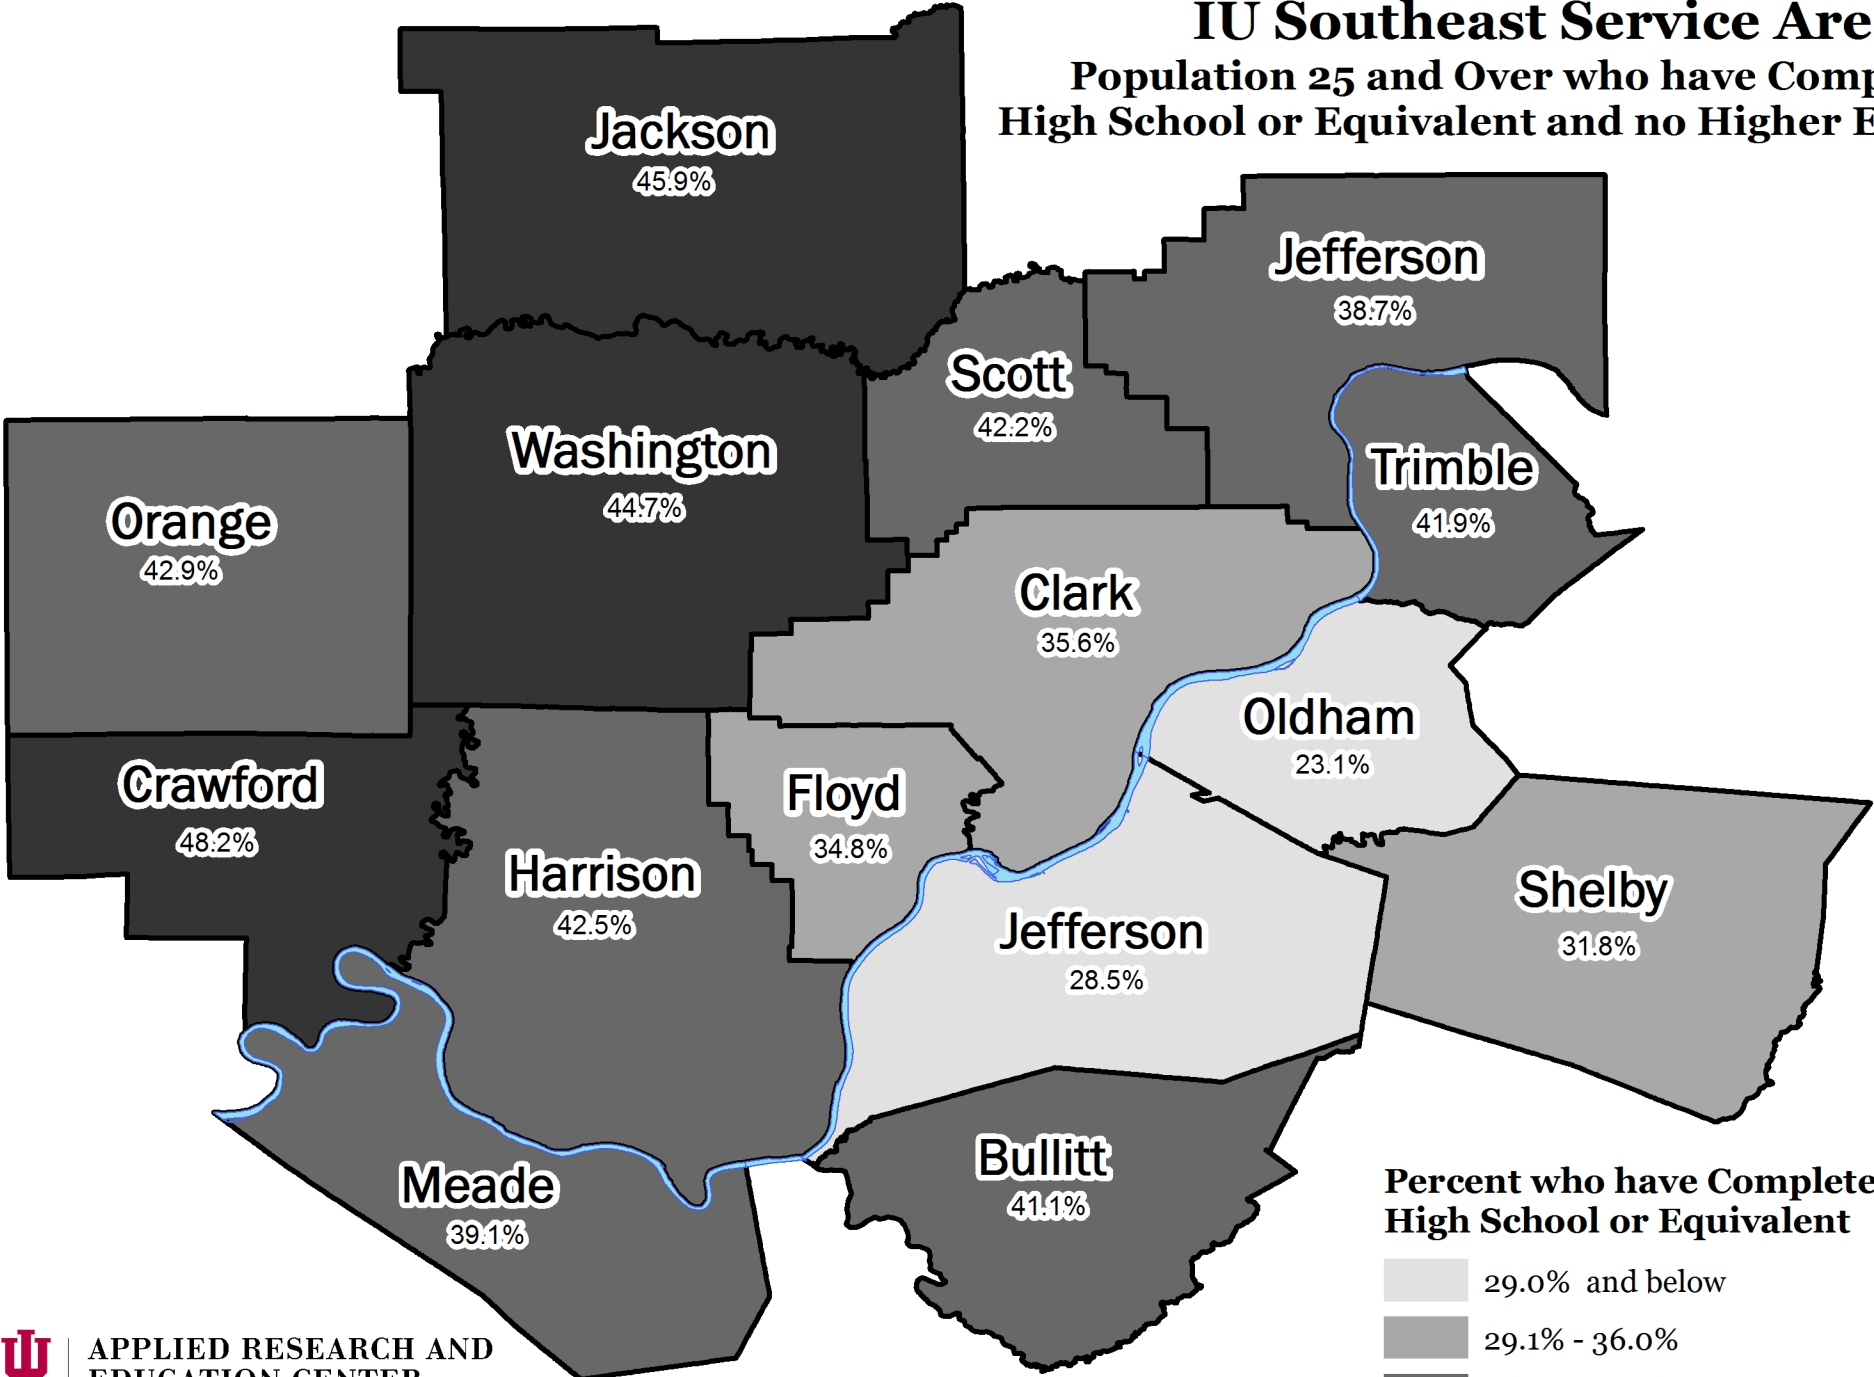

# IU Southeast Service Area

## Population 25 and Over who have Completed High School or Equivalent and no Higher Education

**Percent who have Completed High School or Equivalent**

- 29.0% and below
- 29.1% - 36.0%
- 36.1% - 43.0%
- 43.1% and above
- Ohio River

**APPLIED RESEARCH AND EDUCATION CENTER**

INDIANA UNIVERSITY SOUTHEAST

Sources: U.S. Census Bureau, American FactFinder  
2008-2012 American Community Survey 5-Year Estimates  
and TIGER/Lines Shapefiles.  
November 3, 2014