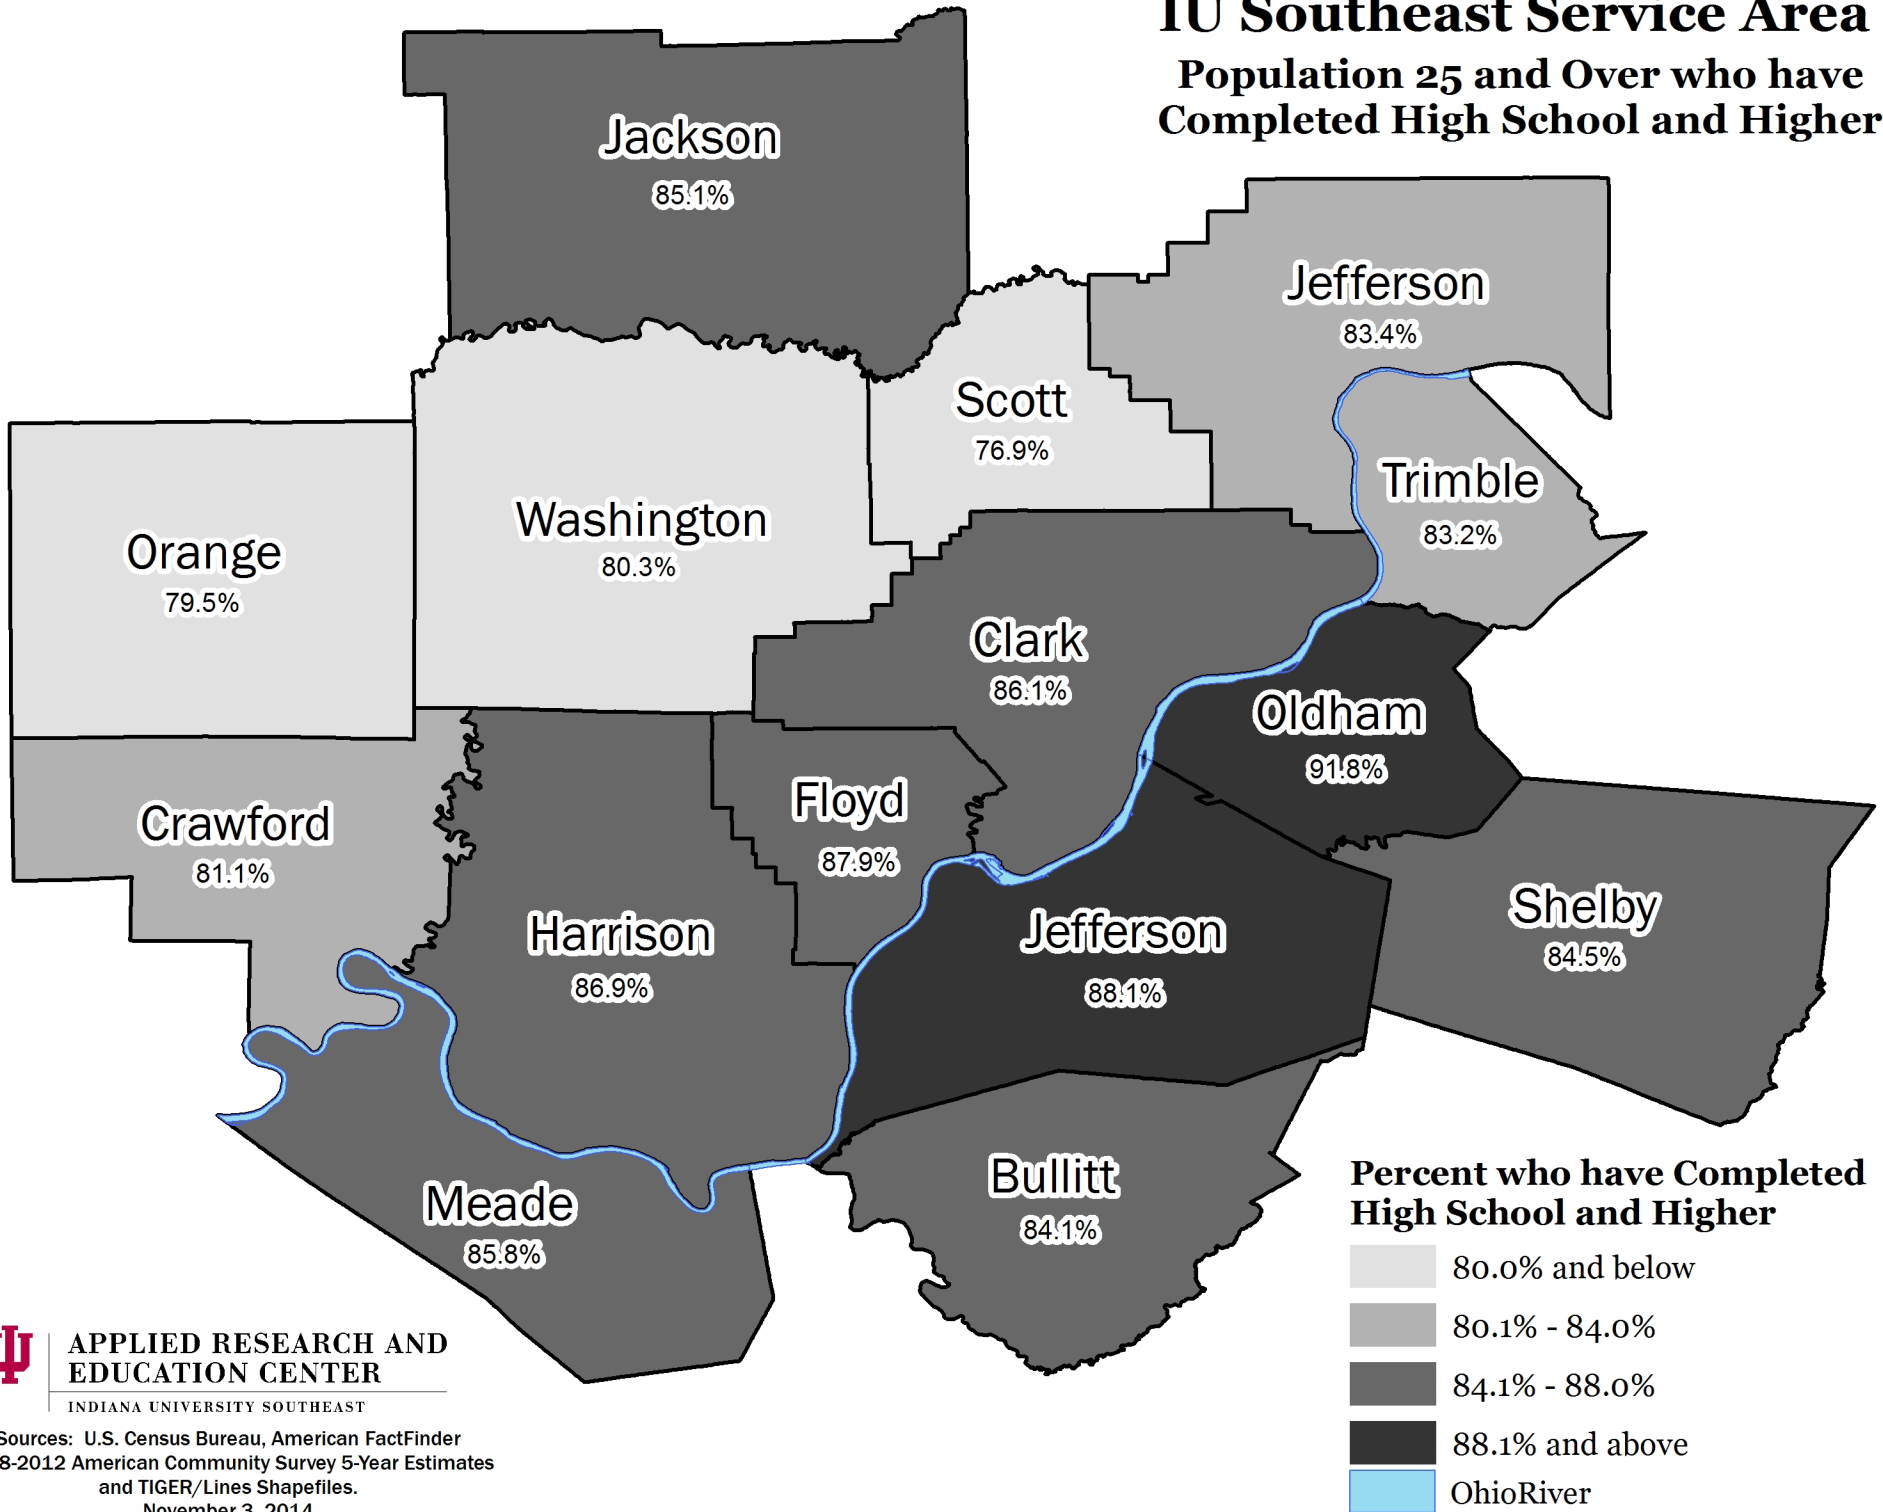

IU Southeast Service Area

Population 25 and Over who have Completed High School and Higher

APPLIED RESEARCH AND
EDUCATION CENTER

INDIANA UNIVERSITY SOUTHEAST

Sources: U.S. Census Bureau, American FactFinder
2008-2012 American Community Survey 5-Year Estimates
and TIGER/Lines Shapefiles.
November 3, 2014

Percent who have Completed High School and Higher

- 80.0% and below
- 80.1% - 84.0%
- 84.1% - 88.0%
- 88.1% and above
- Ohio River