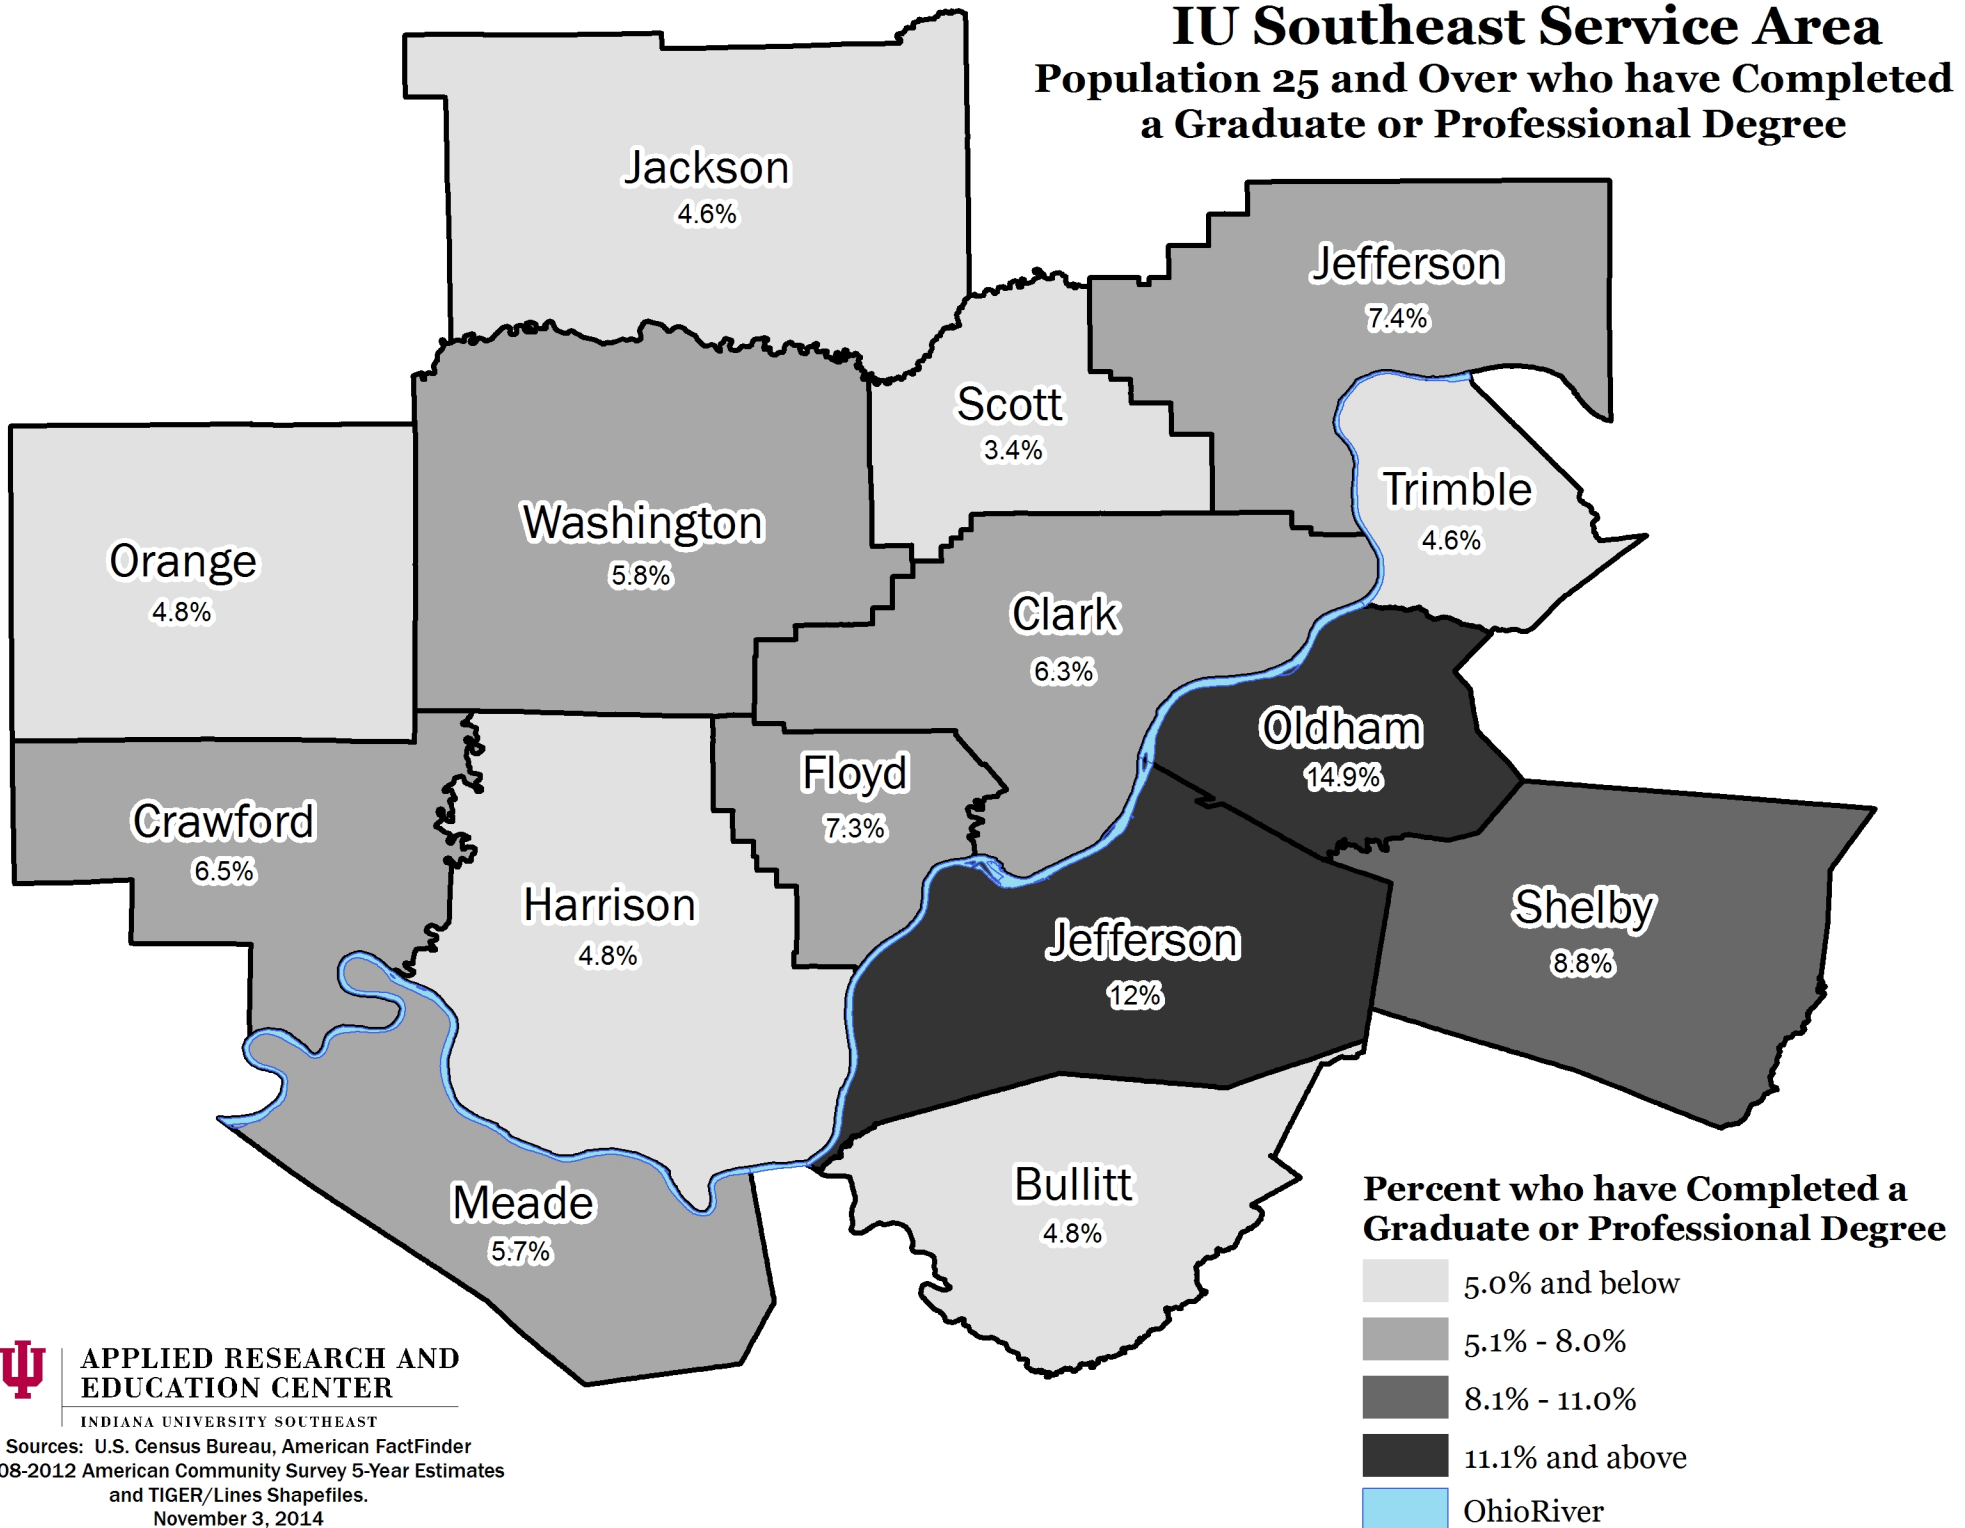

IU Southeast Service Area

Population 25 and Over who have Completed a Graduate or Professional Degree

**APPLIED RESEARCH AND
EDUCATION CENTER**

INDIANA UNIVERSITY SOUTHEAST

Sources: U.S. Census Bureau, American FactFinder
2008-2012 American Community Survey 5-Year Estimates
and TIGER/Lines Shapefiles.
November 3, 2014