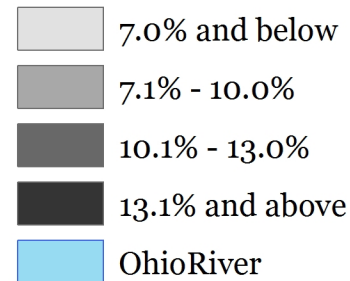

IU Southeast Service Area

Population 25 and Over who have Completed a Bachelor's Degree (no professional or graduate degree)

Percent who have Completed a Bachelor's Degree

APPLIED RESEARCH AND EDUCATION CENTER