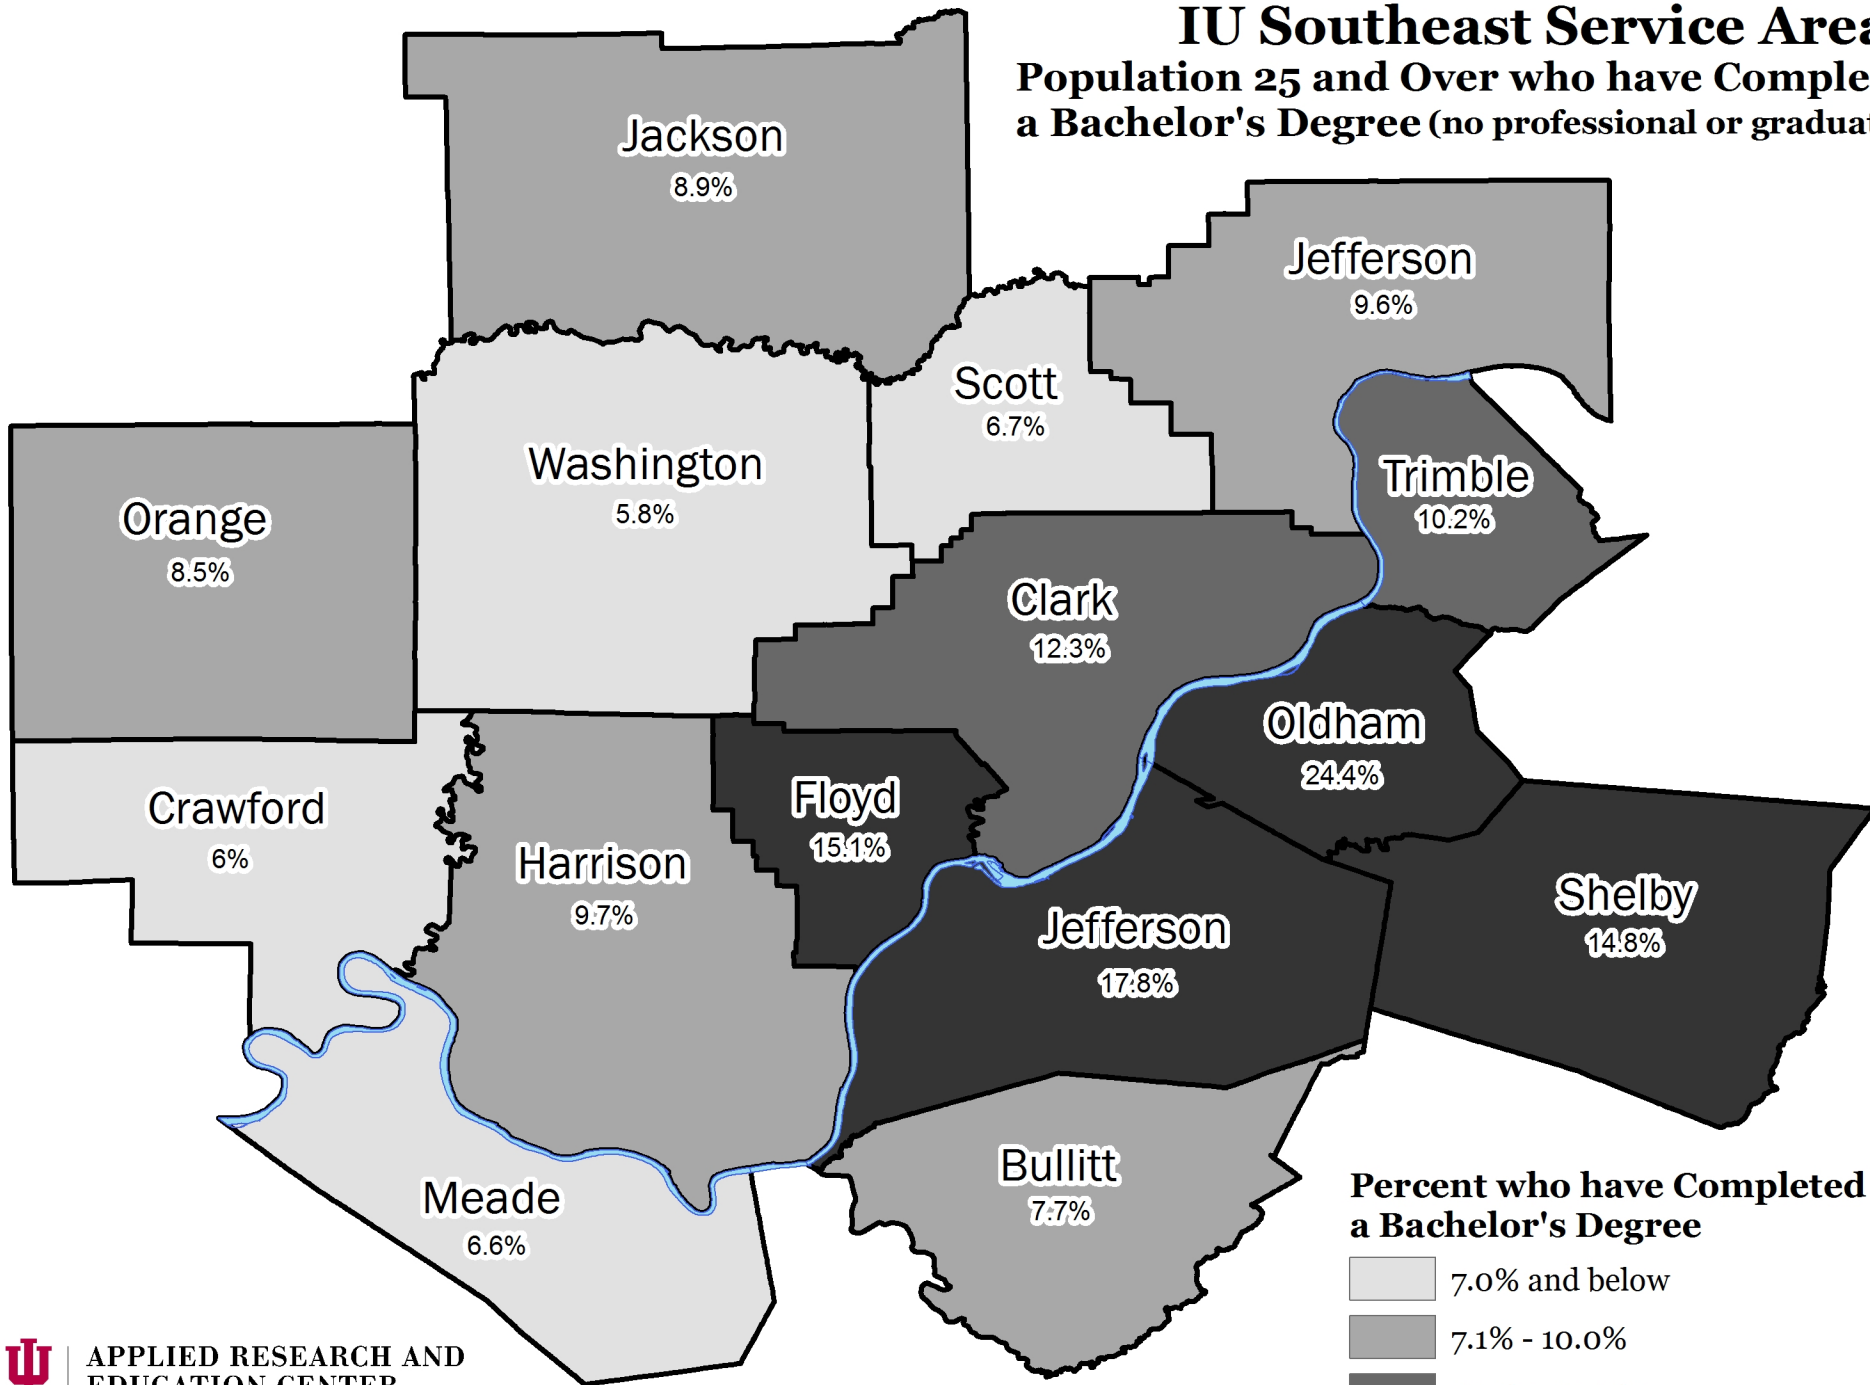

IU Southeast Service Area

Population 25 and Over who have Completed a Bachelor's Degree (no professional or graduate degree)

Percent who have Completed a Bachelor's Degree

APPLIED RESEARCH AND EDUCATION CENTER

INDIANA UNIVERSITY SOUTHEAST

Sources: U.S. Census Bureau, American FactFinder
2008-2012 American Community Survey 5-Year Estimates
and TIGER/Lines Shapefiles.
November 3, 2014