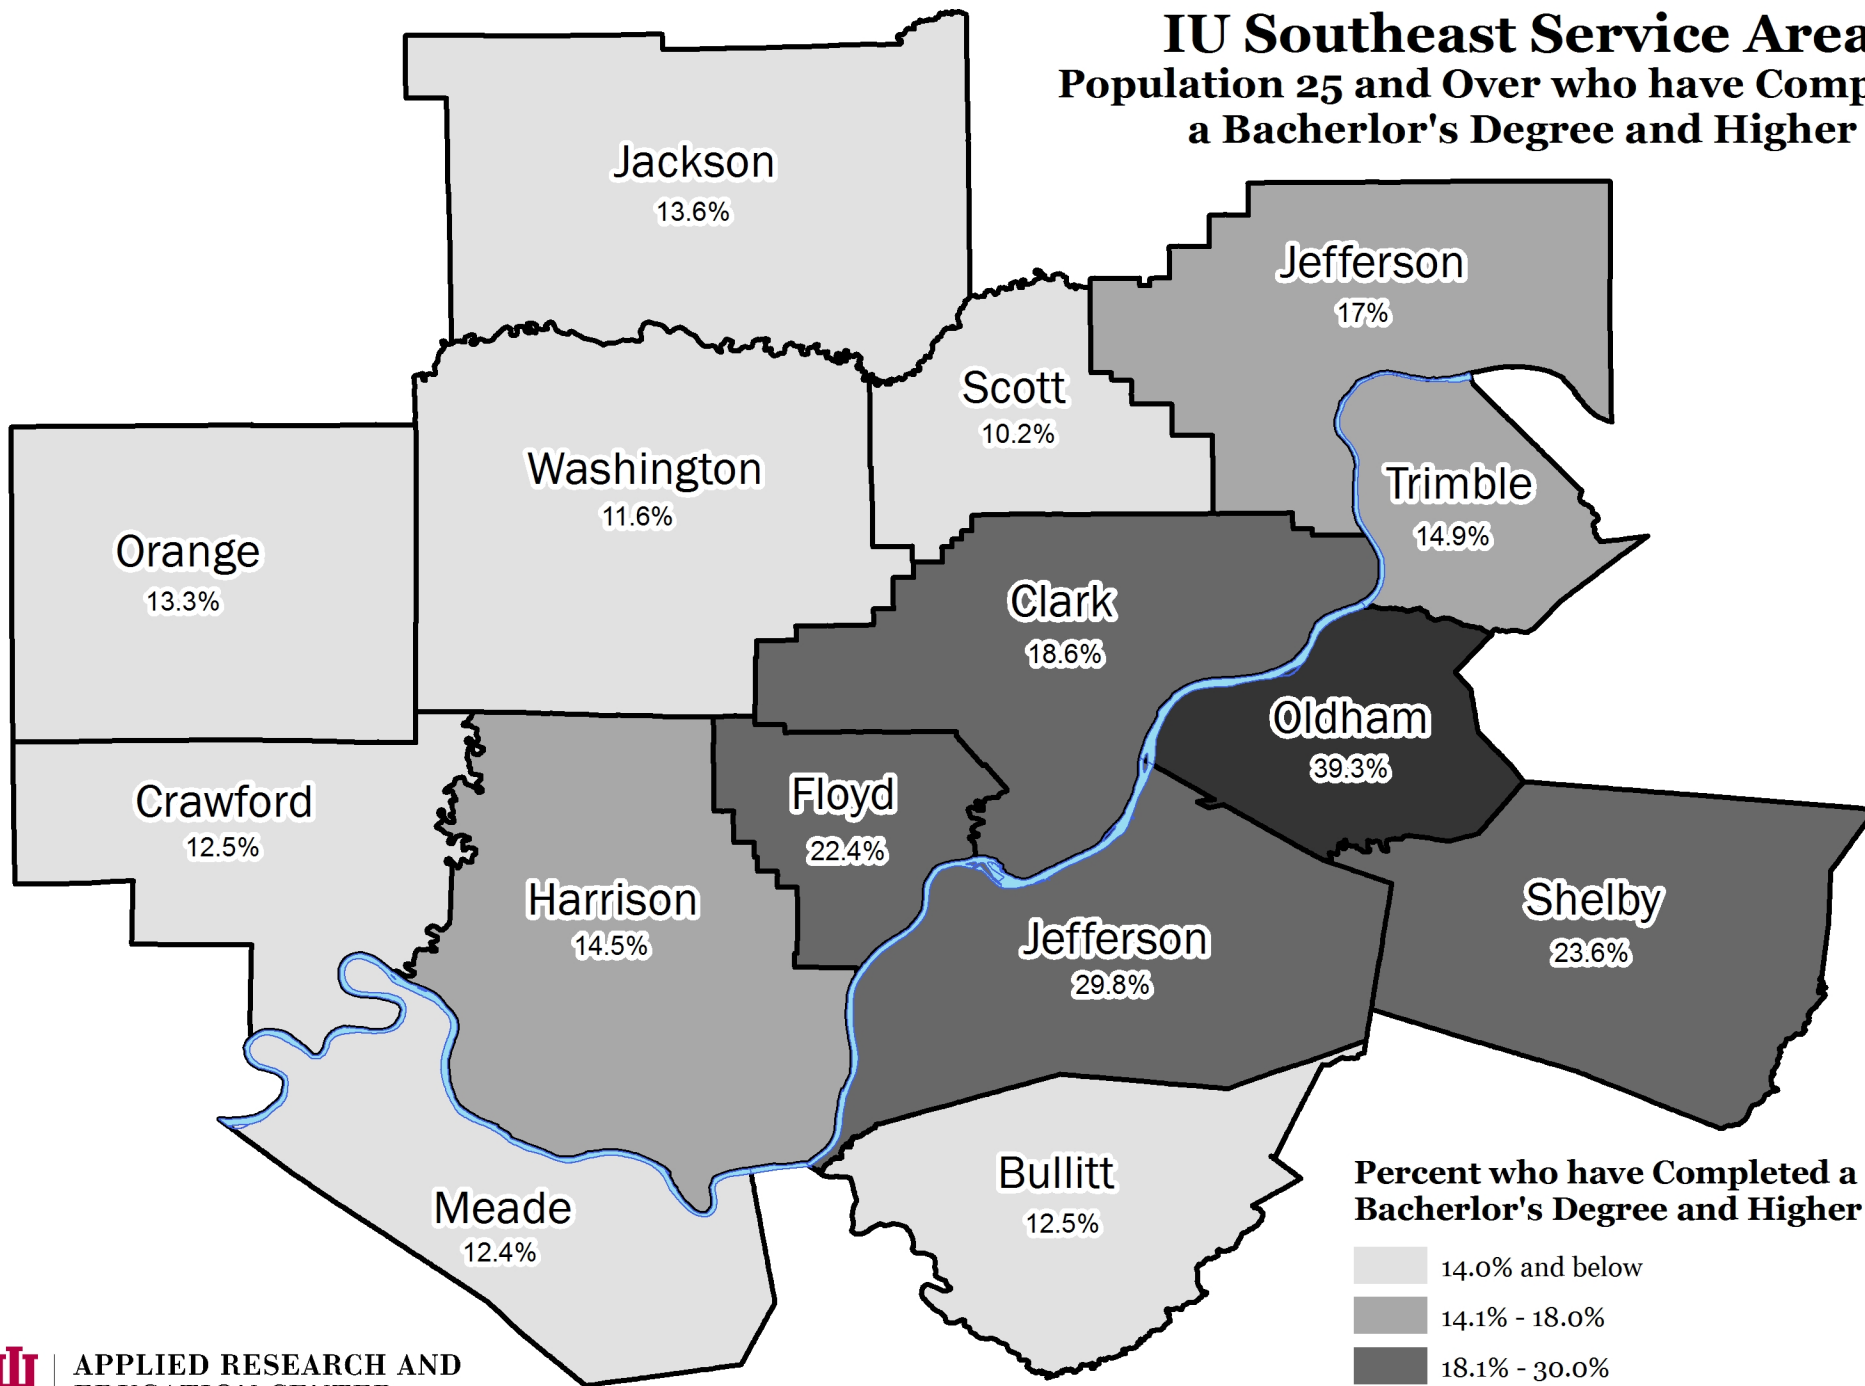

IU Southeast Service Area

Population 25 and Over who have Completed a Bachelor's Degree and Higher

Percent who have Completed a Bachelor's Degree and Higher *

- 14.0% and below
- 14.1% - 18.0%
- 18.1% - 30.0%
- 30.1% and above
- Ohio River

APPLIED RESEARCH AND EDUCATION CENTER
INDIANA UNIVERSITY SOUTHEAST

Sources: U.S. Census Bureau, American FactFinder
2008-2012 American Community Survey 5-Year Estimates
and TIGER/Lines Shapefiles.
November 3, 2014

* Due to a wide range of data points Natural Breaks (Jenks) was applied. Categories are not equal.